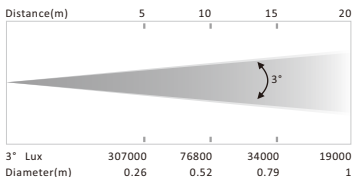

Photometrics Diagram