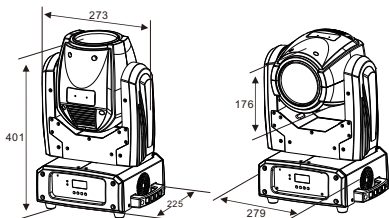

## Construction

Display: LCD display  
Data In/Out: 3-pin XLR  
Power In/Out: PowerCon in/out  
Protection Rating: IP20

## Dimensions (mm)

## Electrical and Physical

Power Voltage: AC 100~240V, 50/60Hz  
Power Consumption: 190W  
Dimensions: 279x225x401mm  
Weight: 9Kg