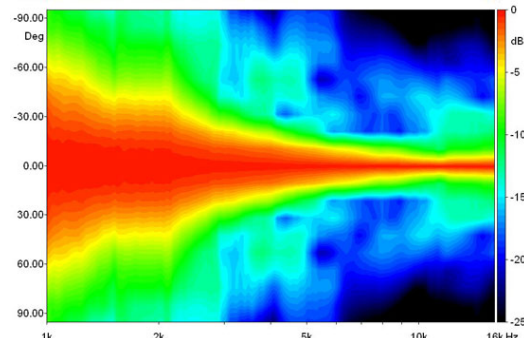

### NOTES:

Sold only in combination with a FaitalPRO 1" HF Driver

- (1) 4 π sr acoustic loading
- (2) Average value in frequency range: 2÷16 KHz

**DIRECTIVITY INDEX**

**BEAMWIDTH**

**HORIZONTAL BEAMWIDTH**

**VERTICAL BEAMWIDTH**

**HORIZONTAL POLAR PATTERN**

**VERTICAL POLAR PATTERN**