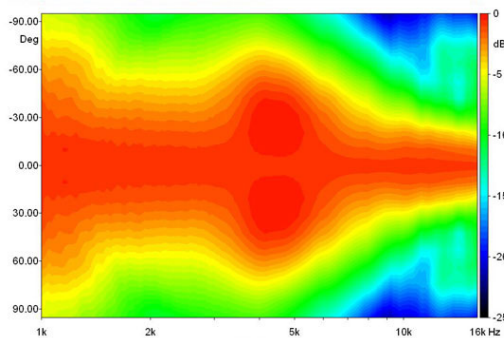

### NOTES:

Sold only in combination with a FaitalPRO 1" HF Driver

- (1) 4 π sr acoustic loading
- (2) Average value in frequency range: 2÷16 KHz

**DIRECTIVITY INDEX**

**BEAMWIDTH**

**HORIZONTAL BEAMWIDTH**

**VERTICAL BEAMWIDTH**

**HORIZONTAL POLAR PATTERN**

**VERTICAL POLAR PATTERN**