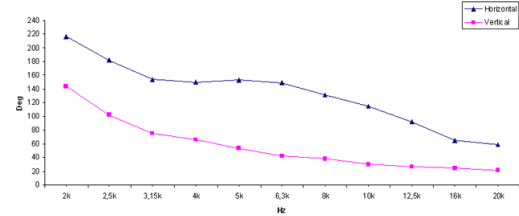

### NOTES:

Sold only in combination with a FaitalPRO 1" HF Driver

- (1) 4 π sr acoustic loading
- (2) Average value in frequency range: 2÷16 KHz

**DIRECTIVITY INDEX**

**BEAMWIDTH**

**HORIZONTAL BEAMWIDTH**

**VERTICAL BEAMWIDTH**

**HORIZONTAL POLAR PATTERN**

**VERTICAL POLAR PATTERN**