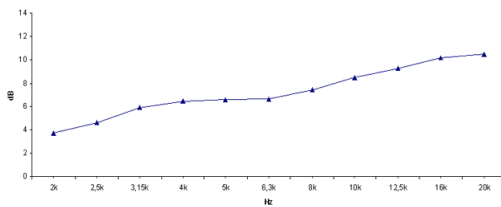

### NOTES:

Sold only in combination with a FaitalPRO 1" HF Driver

- (1) 4 π sr acoustic loading
- (2) Average value in frequency range: 2÷16 KHz

**DIRECTIVITY INDEX**

**BEAMWIDTH**

**HORIZONTAL BEAMWIDTH**