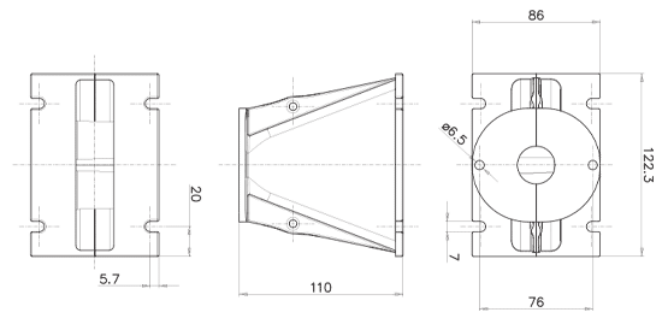

NOTES:

Sold only in combination with a FaitalPRO 1" HF Driver

- (1) 4 π sr acoustic loading
- (2) Average value in frequency range: 2÷16 KHz