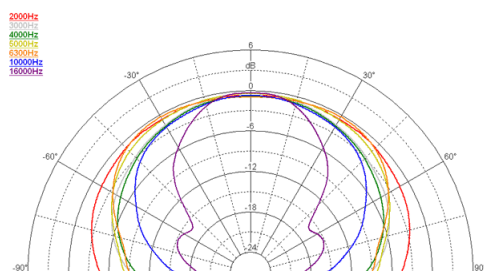

### NOTES:

Sold only in combination with a FaitalPRO 1" HF Driver

- (1) 4 π sr acoustic loading
- (2) Average value in frequency range: 2÷16 KHz

**DIRECTIVITY INDEX**

**BEAMWIDTH**

**HORIZONTAL BEAMWIDTH**

**VERTICAL BEAMWIDTH**

**HORIZONTAL POLAR PATTERN**

**VERTICAL POLAR PATTERN**