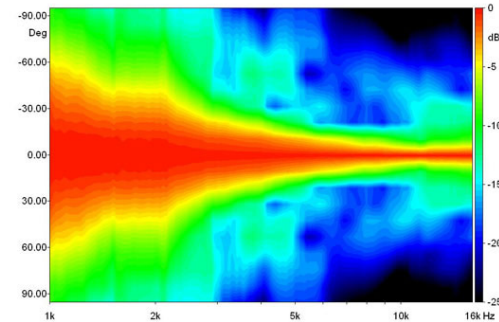

WG141

1.4" Plane Wave Guide

NOMINAL SPECIFICATIONS

Type	Plane Wave Guide
Throat Diameter	36.5 mm (1.4 in)
Frequency Range	0.8÷20 kHz
Recommended Crossover Freq.	0.8 kHz
Horizontal Nominal Coverage (-6dB)	110°
Material	Al
Mouth Height	163 mm (6.4 in)
Mouth Width	130 mm (5.1 in)
Depth	200 mm (7.9 in)
Mouth Mounting Holes (4x)	7 mm (0.28 in)
Net Weight	1.4 Kg (3.1 lb)
Shipping Box (Single Carton Box)	232 x 179 x 142 mm (9.1 x 7.0 x 5.6 in)
Shipping Weight	1.65 Kg (3.6 in)
NET Air Volume filled by HF Horn	1.0 dm ³ (0.035 ft ³)

PART NUMBER

Part Number TR992558

NOTES:

Sold only in combination with a FaitalPRO 1.4" HF Driver

(1) 4 π sr acoustic loading

(2) Average value in frequency range: 1÷16 KHz

DIRECTIVITY INDEX

BEAMWIDTH

HORIZONTAL BEAMWIDTH

VERTICAL BEAMWIDTH

HORIZONTAL POLAR PATTERN

VERTICAL POLAR PATTERN