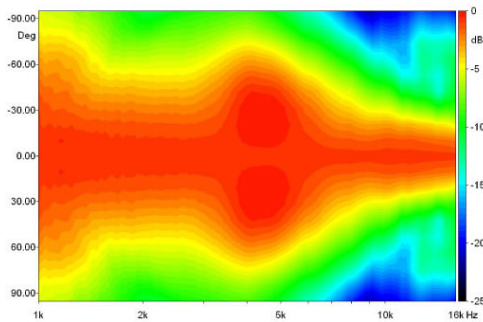

WG141

1.4" Plane Wave Guide

NOMINAL SPECIFICATIONS

Type	Plane Wave Guide
Throat Diameter	36.5 mm (1.4 in)
Frequency Range	0.8÷20 kHz
Recommended Crossover Freq.	0.8 kHz
Horizontal Nominal Coverage (-6dB)	110°
Material	Al
Mouth Height	163 mm (6.4 in)
Mouth Width	130 mm (5.1 in)
Depth	200 mm (7.9 in)
Mouth Mounting Holes (4x)	7 mm (0.28 in)
Net Weight	1.4 Kg (3.1 lb)
Shipping Box (Single Carton Box)	232 x 179 x 142 mm (9.1 x 7.0 x 5.6 in)
Shipping Weight	1.65 Kg (3.6 in)
NET Air Volume filled by HF Horn	1.0 dm ³ (0.035 ft ³)

PART NUMBER

Part Number TR992558

NOTES:

Sold only in combination with a FaitalPRO 1.4" HF Driver

(1) 4 π sr acoustic loading

(2) Average value in frequency range: 1÷16 KHz

DIRECTIVITY INDEX

BEAMWIDTH

HORIZONTAL BEAMWIDTH

VERTICAL BEAMWIDTH

HORIZONTAL POLAR PATTERN

VERTICAL POLAR PATTERN