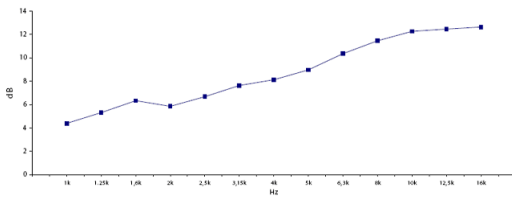

WG141

1.4" Plane Wave Guide

NOMINAL SPECIFICATIONS

Type	Plane Wave Guide
Throat Diameter	36.5 mm (1.4 in)
Frequency Range	0.8÷20 kHz
Recommended Crossover Freq.	0.8 kHz
Horizontal Nominal Coverage (-6dB)	110°
Material	Al
Mouth Height	163 mm (6.4 in)
Mouth Width	130 mm (5.1 in)
Depth	200 mm (7.9 in)
Mouth Mounting Holes (4x)	7 mm (0.28 in)
Net Weight	1.4 Kg (3.1 lb)
Shipping Box (Single Carton Box)	232 x 179 x 142 mm (9.1 x 7.0 x 5.6 in)
Shipping Weight	1.65 Kg (3.6 in)
NET Air Volume filled by HF Horn	1.0 dm ³ (0.035 ft ³)

PART NUMBER

Part Number TR992558

NOTES:

Sold only in combination with a FaitalPRO 1.4" HF Driver

(1) 4 π sr acoustic loading

(2) Average value in frequency range: 1÷16 KHz

DIRECTIVITY INDEX

BEAMWIDTH

HORIZONTAL BEAMWIDTH

VERTICAL BEAMWIDTH

HORIZONTAL POLAR PATTERN

VERTICAL POLAR PATTERN