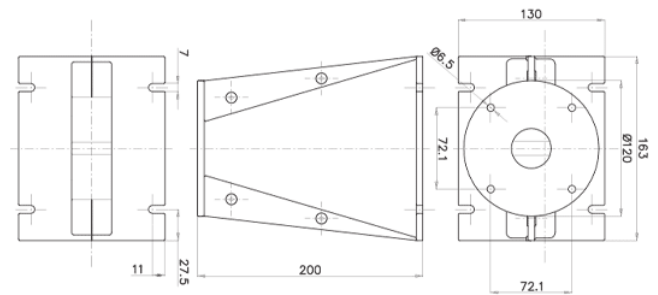

WG141

1.4" Plane Wave Guide

NOMINAL SPECIFICATIONS

Type	Plane Wave Guide
Throat Diameter	36.5 mm (1.4 in)
Frequency Range	0.8÷20 kHz
Recommended Crossover Freq.	0.8 kHz
Horizontal Nominal Coverage (-6dB)	110°
Material	Al
Mouth Height	163 mm (6.4 in)
Mouth Width	130 mm (5.1 in)
Depth	200 mm (7.9 in)
Mouth Mounting Holes (4x)	7 mm (0.28 in)
Net Weight	1.4 Kg (3.1 lb)
Shipping Box (Single Carton Box)	232 x 179 x 142 mm (9.1 x 7.0 x 5.6 in)
Shipping Weight	1.65 Kg (3.6 in)
NET Air Volume filled by HF Horn	1.0 dm ³ (0.035 ft ³)

PART NUMBER

Part Number TR992558

NOTES:

Sold only in combination with a FaitalPRO 1.4" HF Driver

(1) 4 π sr acoustic loading

(2) Average value in frequency range: 1÷16 KHz

DIRECTIVITY INDEX

BEAMWIDTH

HORIZONTAL BEAMWIDTH

VERTICAL BEAMWIDTH

HORIZONTAL POLAR PATTERN

VERTICAL POLAR PATTERN