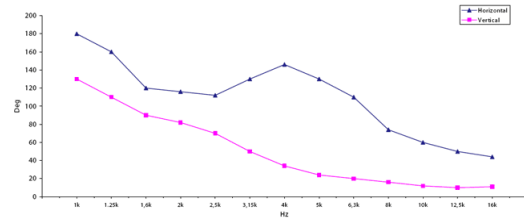

WG141

1.4" Plane Wave Guide

NOMINAL SPECIFICATIONS

Type	Plane Wave Guide
Throat Diameter	36.5 mm (1.4 in)
Frequency Range	0.8÷20 kHz
Recommended Crossover Freq.	0.8 kHz
Horizontal Nominal Coverage (-6dB)	110°
Material	Al
Mouth Height	163 mm (6.4 in)
Mouth Width	130 mm (5.1 in)
Depth	200 mm (7.9 in)
Mouth Mounting Holes (4x)	7 mm (0.28 in)
Net Weight	1.4 Kg (3.1 lb)
Shipping Box (Single Carton Box)	232 x 179 x 142 mm (9.1 x 7.0 x 5.6 in)
Shipping Weight	1.65 Kg (3.6 in)
NET Air Volume filled by HF Horn	1.0 dm ³ (0.035 ft ³)

PART NUMBER

Part Number TR992558

NOTES:

Sold only in combination with a FaitalPRO 1.4" HF Driver

(1) 4 π sr acoustic loading

(2) Average value in frequency range: 1÷16 KHz

DIRECTIVITY INDEX

BEAMWIDTH

HORIZONTAL BEAMWIDTH

VERTICAL BEAMWIDTH

HORIZONTAL POLAR PATTERN

VERTICAL POLAR PATTERN