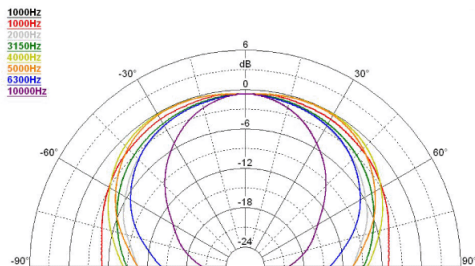

WG141

1.4" Plane Wave Guide

NOMINAL SPECIFICATIONS

Type	Plane Wave Guide
Throat Diameter	36.5 mm (1.4 in)
Frequency Range	0.8÷20 kHz
Recommended Crossover Freq.	0.8 kHz
Horizontal Nominal Coverage (-6dB)	110°
Material	Al
Mouth Height	163 mm (6.4 in)
Mouth Width	130 mm (5.1 in)
Depth	200 mm (7.9 in)
Mouth Mounting Holes (4x)	7 mm (0.28 in)
Net Weight	1.4 Kg (3.1 lb)
Shipping Box (Single Carton Box)	232 x 179 x 142 mm (9.1 x 7.0 x 5.6 in)
Shipping Weight	1.65 Kg (3.6 in)
NET Air Volume filled by HF Horn	1.0 dm ³ (0.035 ft ³)

PART NUMBER

Part Number TR992558

NOTES:

Sold only in combination with a FaitalPRO 1.4" HF Driver

(1) 4 π sr acoustic loading

(2) Average value in frequency range: 1÷16 KHz

DIRECTIVITY INDEX

BEAMWIDTH

HORIZONTAL BEAMWIDTH

VERTICAL BEAMWIDTH

HORIZONTAL POLAR PATTERN

VERTICAL POLAR PATTERN